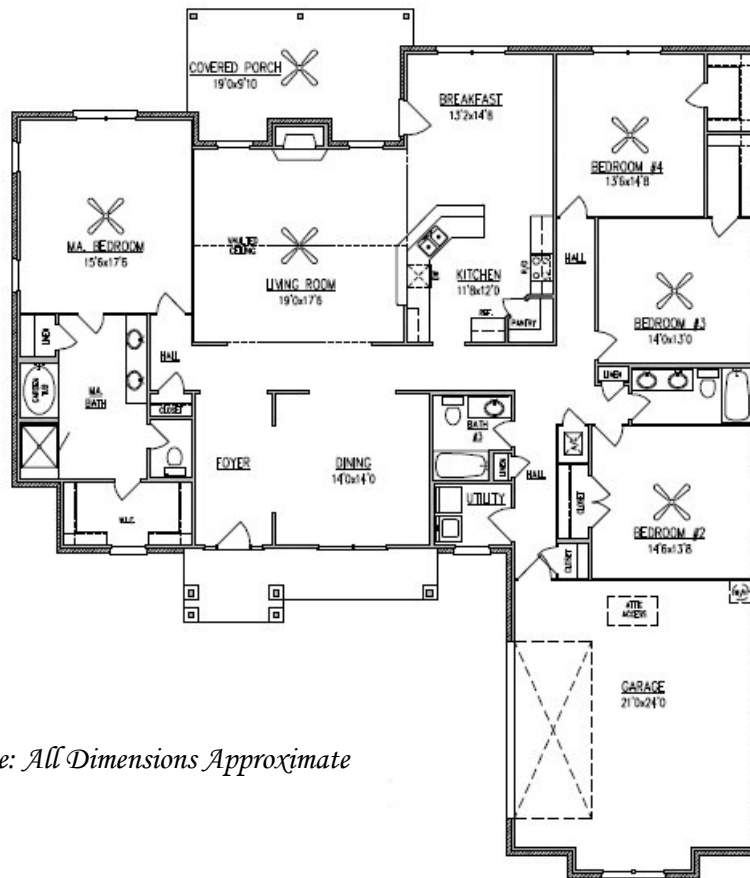

# Arendall 2,900 Sq. Ft.

Width - 66'-0"  
Depth - 78'-10"

Note: All Dimensions Approximate

*Executive Series Homes*

2936 McVay Drive N., Mobile, AL 36606

(251) 473-8600 Office (251) 473-8797 Fax

1-800-924-7288 Toll Free or visit our website at [www.brickhome.net](http://www.brickhome.net)