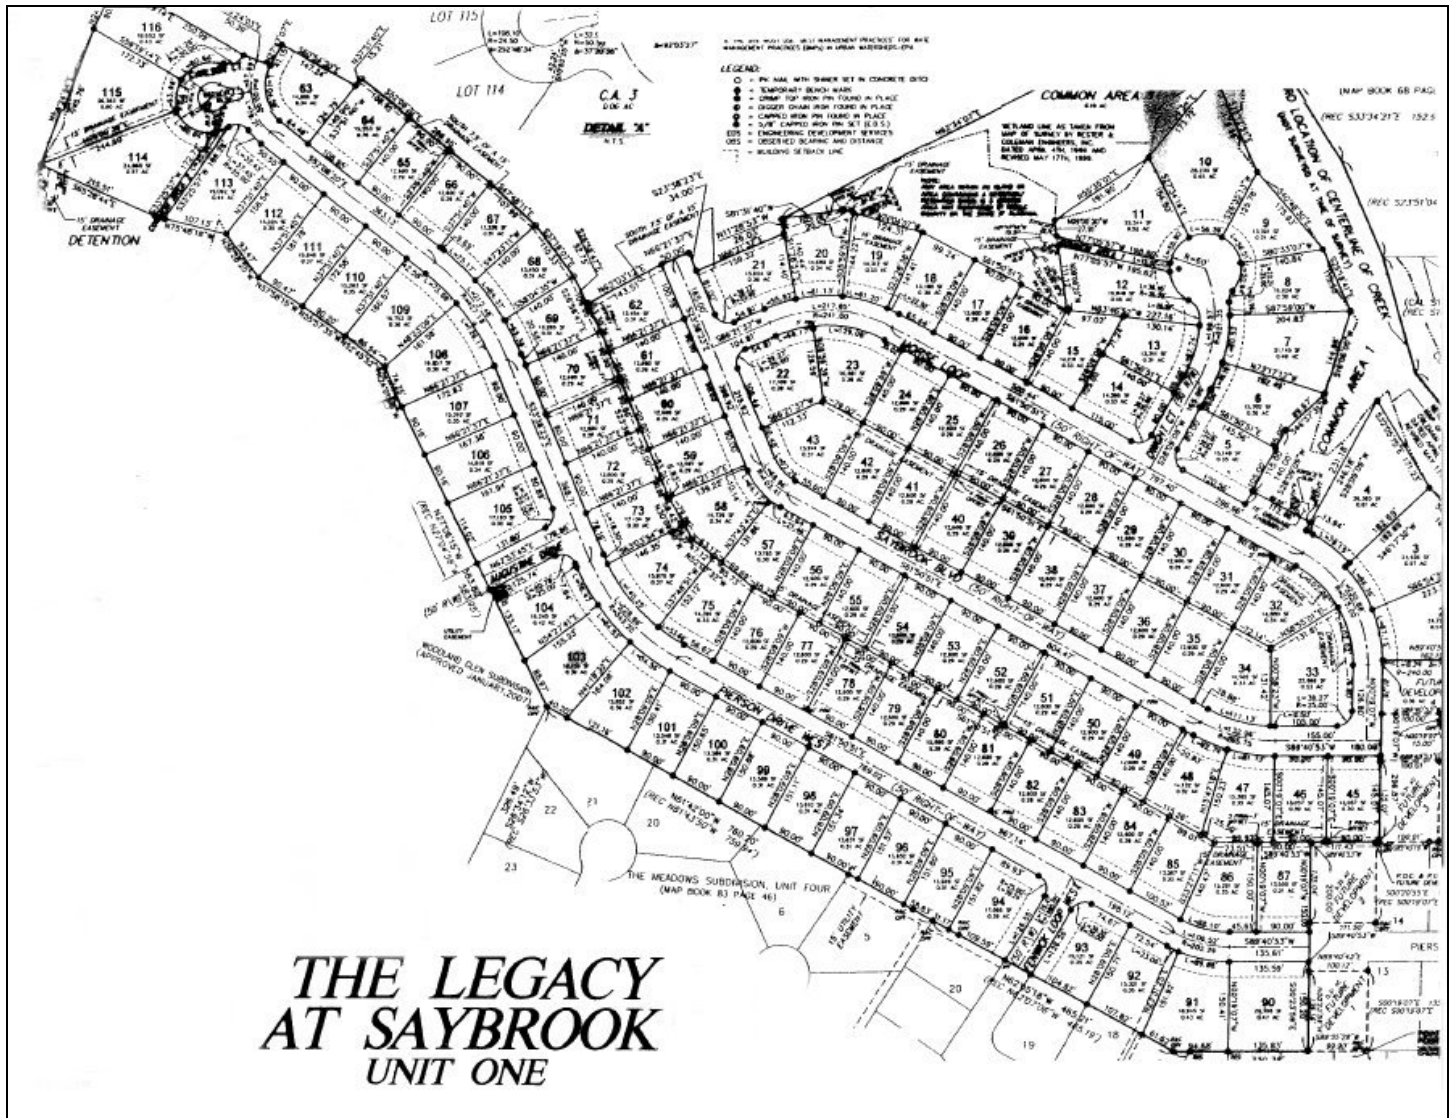

# The Legacy at Saybrook

## THE LEGACY AT SAYBROOK UNIT ONE

Available Lots 1, 6, 9, 13, 28-31, 35, 44, 47, 63-66, 68, 69, 71,  
72, 84, 85, 87-89, 92, 93, 95-103, 106-116  
Corner Lots & Cul-de-Sac Add \$4,000.00

Directions: From Cottage Hill Rd. Go South on Sollie Road, Approximately 2 miles on Right