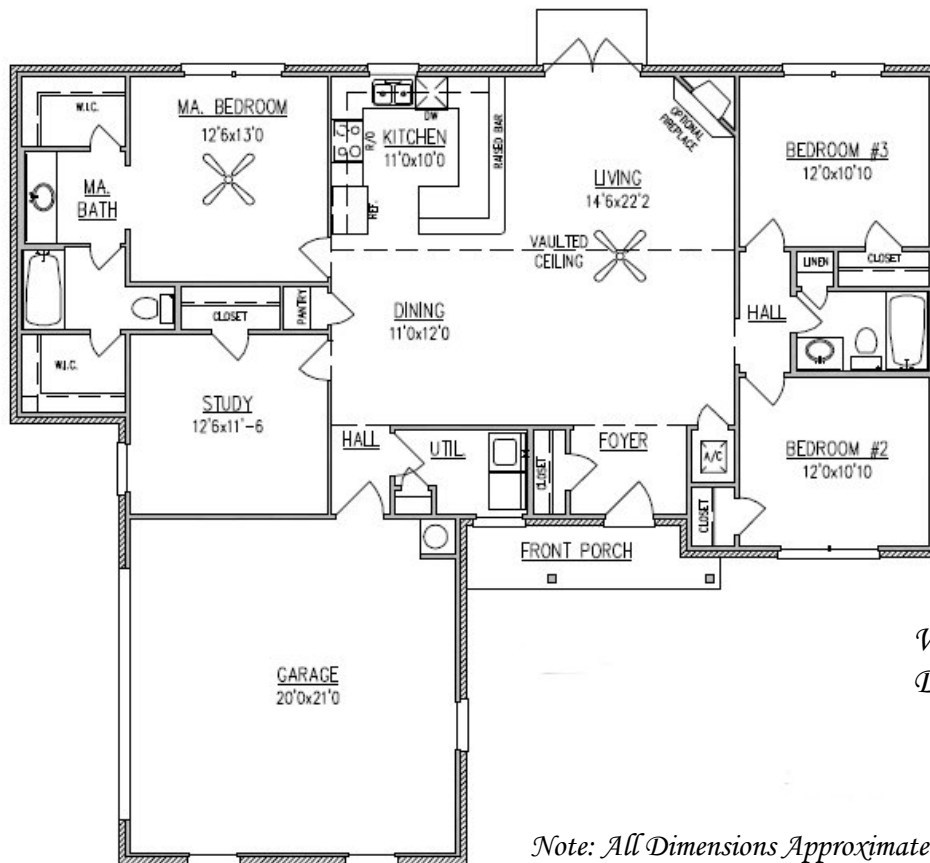

Plantation II 1,700 Sq. Ft.

Width – 58'-10"
Depth – 50'-8"

Note: All Dimensions Approximate

Executive Series Homes

16478 Hwy 98 West, Foley AL 36535

(251) 943-7097 Office (251) 943-7096 Fax

1-800-924-7288 Toll Free or visit our website at www.brickhome.net